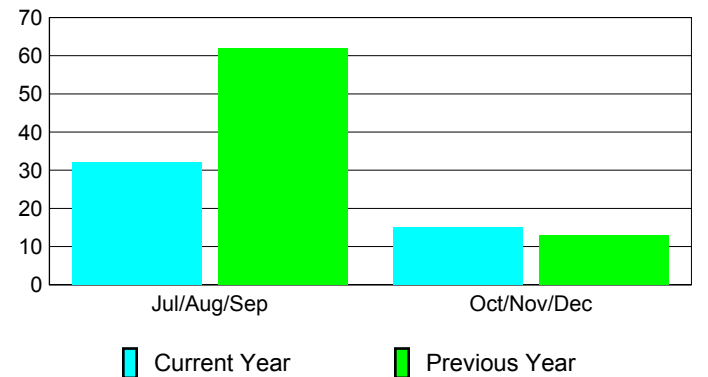

Comparison of Membership Gain/Loss

Current Year Compared to the Previous Year