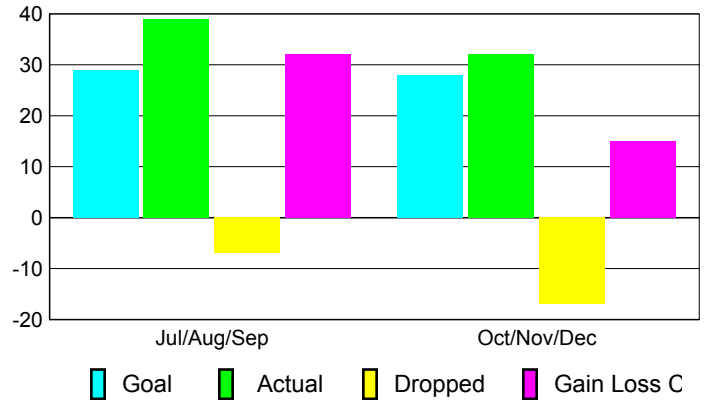

### Comparison of Club Gain/Loss

Current Year Compared to the Previous Year

### YTD Status Quo Clubs 2010-2011

Status Quo Clubs Compared to Status Quo Members

## MEMBERSHIP

**Membership Results**  
2010-2011

**Membership**  
2009-2010

Month	Net Memb Goal	Actual New Memb	Actual Dropped Memb	Gain/Loss of Memb	Gain/Loss of Memb
Jul/Aug/Sep	29	39	-7	32	62
Oct/Nov/Dec	28	32	-17	15	13
<b>Totals</b>	<b>57</b>	<b>71</b>	<b>-24</b>	<b>47</b>	<b>75</b>

### Membership Results 2010-2011

Goal, New, Dropped, Gain/Loss