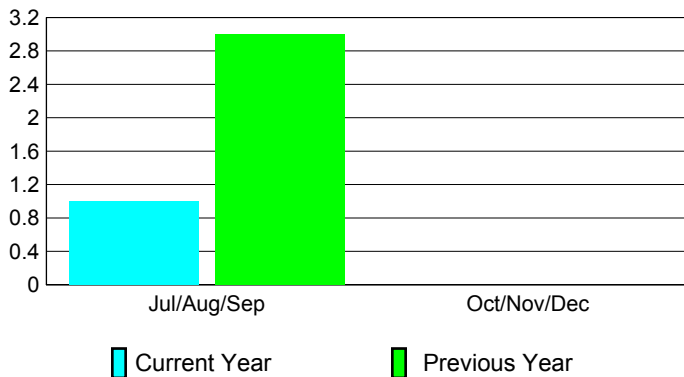

Comparison of Club Gain/Loss

Current Year Compared to the Previous Year