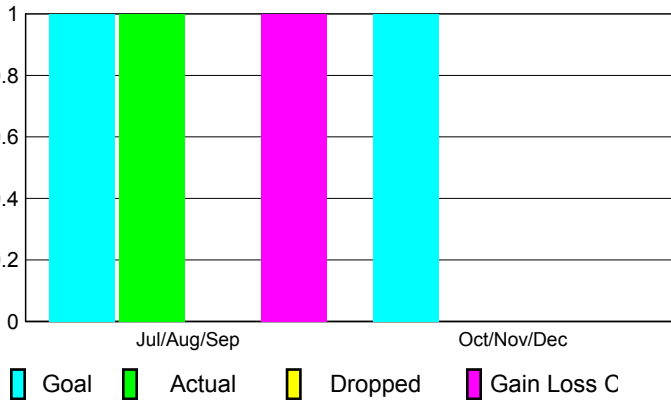

## CLUBS

**Club Results**  
2010-2011

**Clubs**  
2009-2010

Month	New Club Goal	Actual New Clubs	Actual Dropped Clubs	Gain/Loss of Clubs	Gain/Loss of Clubs
Jul/Aug/Sep	1	1	0	1	3
Oct/Nov/Dec	1	0	0	0	0
<b>Totals</b>	<b>2</b>	<b>1</b>	<b>0</b>	<b>1</b>	<b>3</b>

### Club Results 2010-2011

Goal, New, Dropped, Gain/Loss

### Comparison of Club Gain/Loss

Current Year Compared to the Previous Year